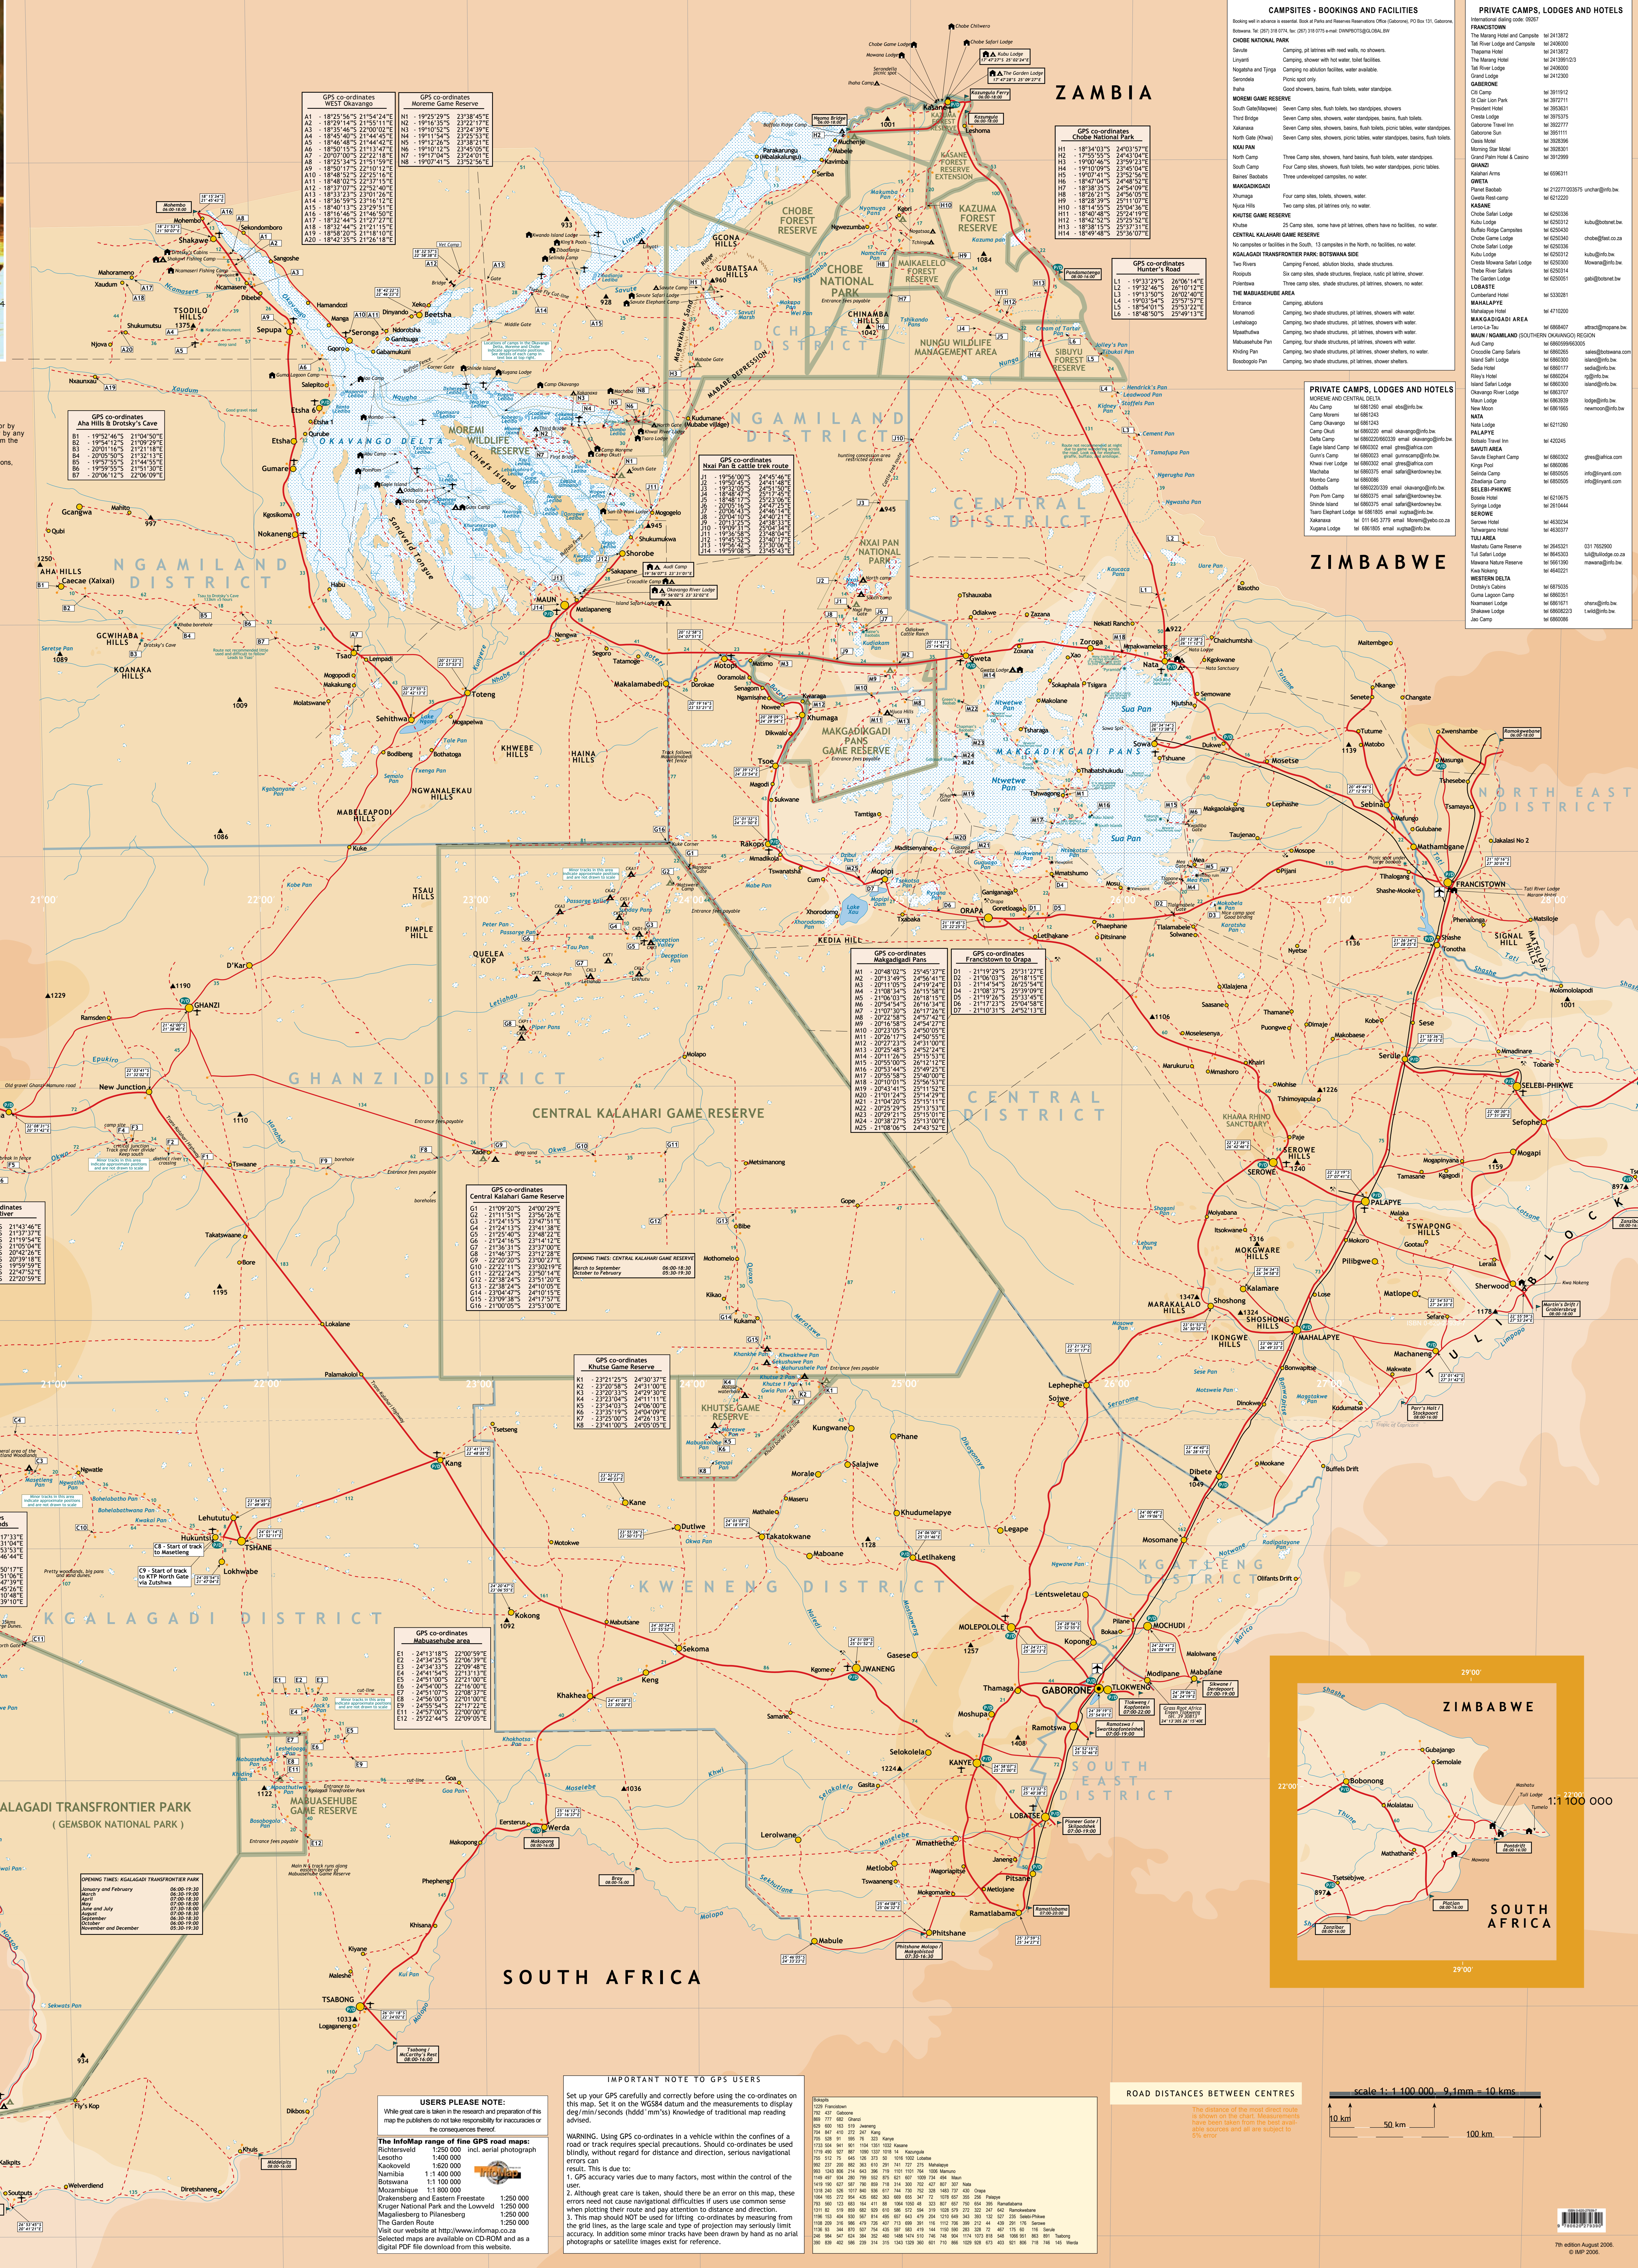

BOTSWANA

1:1 000 000 highly-detailed GPS road map

- ✓ VEHICLE SUITABLE FOR 4x2 or 4x4
- ✓ EASY TO READ & UNDERSTAND
- ✓ FUEL AVAILABILITY
- ✓ ACCOMMODATION

© Mike Main 2007.
© Andrew St. Pierre White 2007.
Cover photograph: Andrew St. Pierre White.
No part of this publication may be reproduced or transmitted in any form or by any means, electronic or mechanical, including photocopying, recording or by any information storage and retrieval system, without permission in writing from the publisher.
InfoMap and ComMap are owned and published by International Motoring Productions, PO Box 4202, Willowden, 3200, Natal, South Africa.
Tel. 0861 115 161, Fax. 033 330 3277

Mean magnetic declination: 18.8° W (November 1999)
Mean annual change: 3" eastwards
Co-ordinates: Hartebeesthoek Datum WGS84
Displayed in degrees/seconds (ddd°mm:ss)